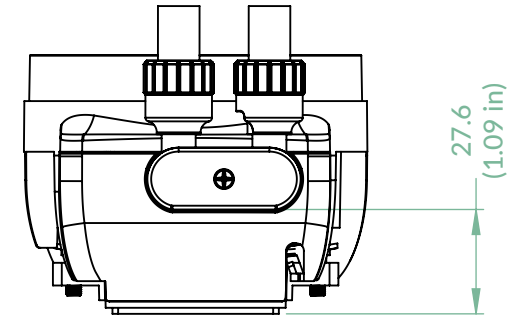

Scale 1:2
Rev. Date: 31/1/2024

Top View

Front View

Side View

Back View

Bottom View

Scale 1:2

Liquid Freezer III 420 A-RGB