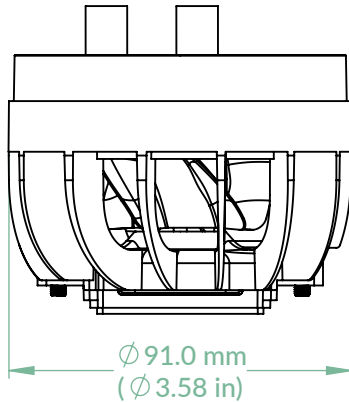

Scale 1:2
Rev. Date: 31/1/2024

Top View

Front View

Side View

Back View

Bottom View

Scale 1:2

Liquid Freezer III 420 A-RGB